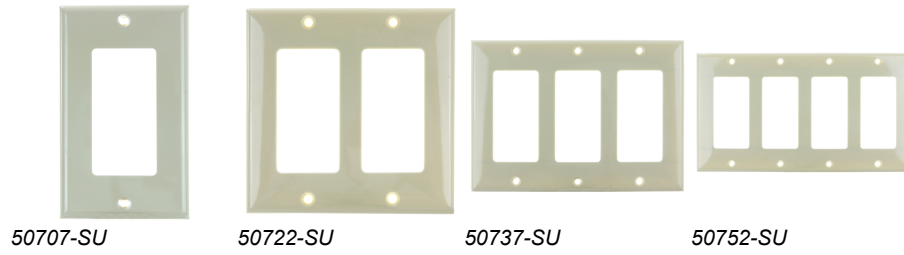

Sunlite E301/I 1 Gang Decorative Switch and Receptacle Plate, Ivory

Decorative

DESCRIPTION:

Whether you're building a brand new home, remodeling an apartment, or just replacing a worn out receptacle plate, Sunlite's got you covered. This single gang receptacle plate features a smooth surface with rounded edges on top of being dust resistant. If you're looking for a clean designed receptacle plate that blends well with a large variety of interior designs, look no further.

FEATURES:

- Ivory
- Decorative
- Gang 1
- Smooth face & rounded edges resist dust accumulation
- E301/I

SPECIFICATIONS:

General Characteristics

Finish | Ivory

Additional Features

Safety Rating Mark | UL Listed

Product Dimensions

Item Dimension (in) | (W) 0.2 (H) 4.5 (D) 2.7

Package Dimension (in) | (W) 5 (H) 3 (D) 3.5

Package Weight (lb) | 1

Product Data

Case Unit Rate | 12

Item UPC | 653703507071

VARIATIONS:

<i>Item Number</i>	<i>Description</i>
--------------------	--------------------

50707-SU	E301I
50722-SU	E302I
50737-SU	E303I
50752-SU	E304I